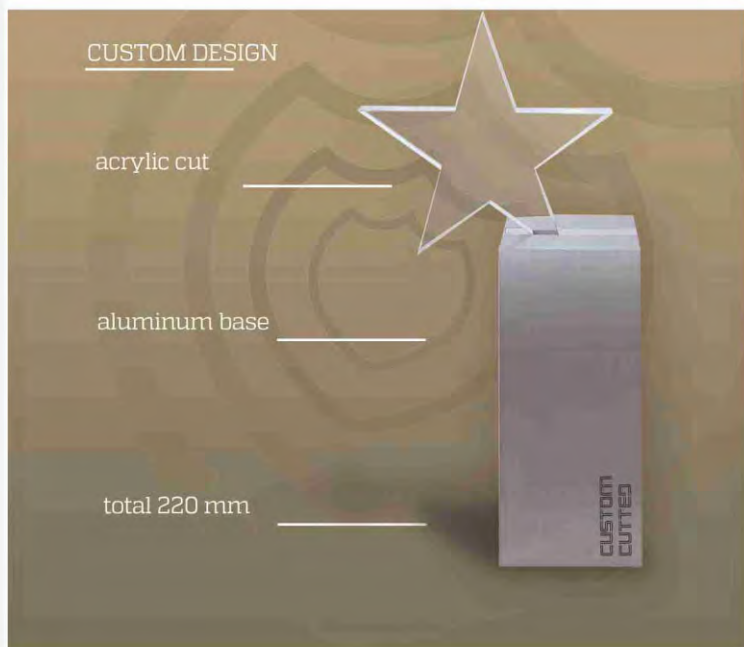

AWARD/ AWARD

DNL | **AWARDS**

> high quality. winning moments.