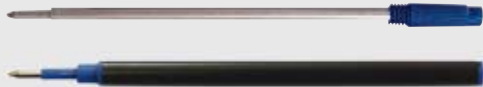

#8030 DELOS Eco Ballpen

#8031 DELOS Eco Rollerball

BESCHREIBUNG / DESCRIPTION

Drehkugelschreiber, Gewicht 25 g / twist ballpoint pen, weight 25 g

Kappen-Rollerball, Gewicht 27 g / Rollerball with cap, weight 27 g

Metall-Schaft recycelter Edelstahl matt

(mit dezent angebrachtem Recycling-Logo) /

barrel metal matt recycled Stainless Steel

(subtly attached PET recycling logo)

Glänzender Metallclip / shiny metal clip

MINE / REFILL

Metall-Twist-Mine Schreibfarbe blau / metal Twist-refill blue ink

Kunststoff-Rollerball-Mine Schreibfarbe blau /

plastic rollerball-refill blue ink